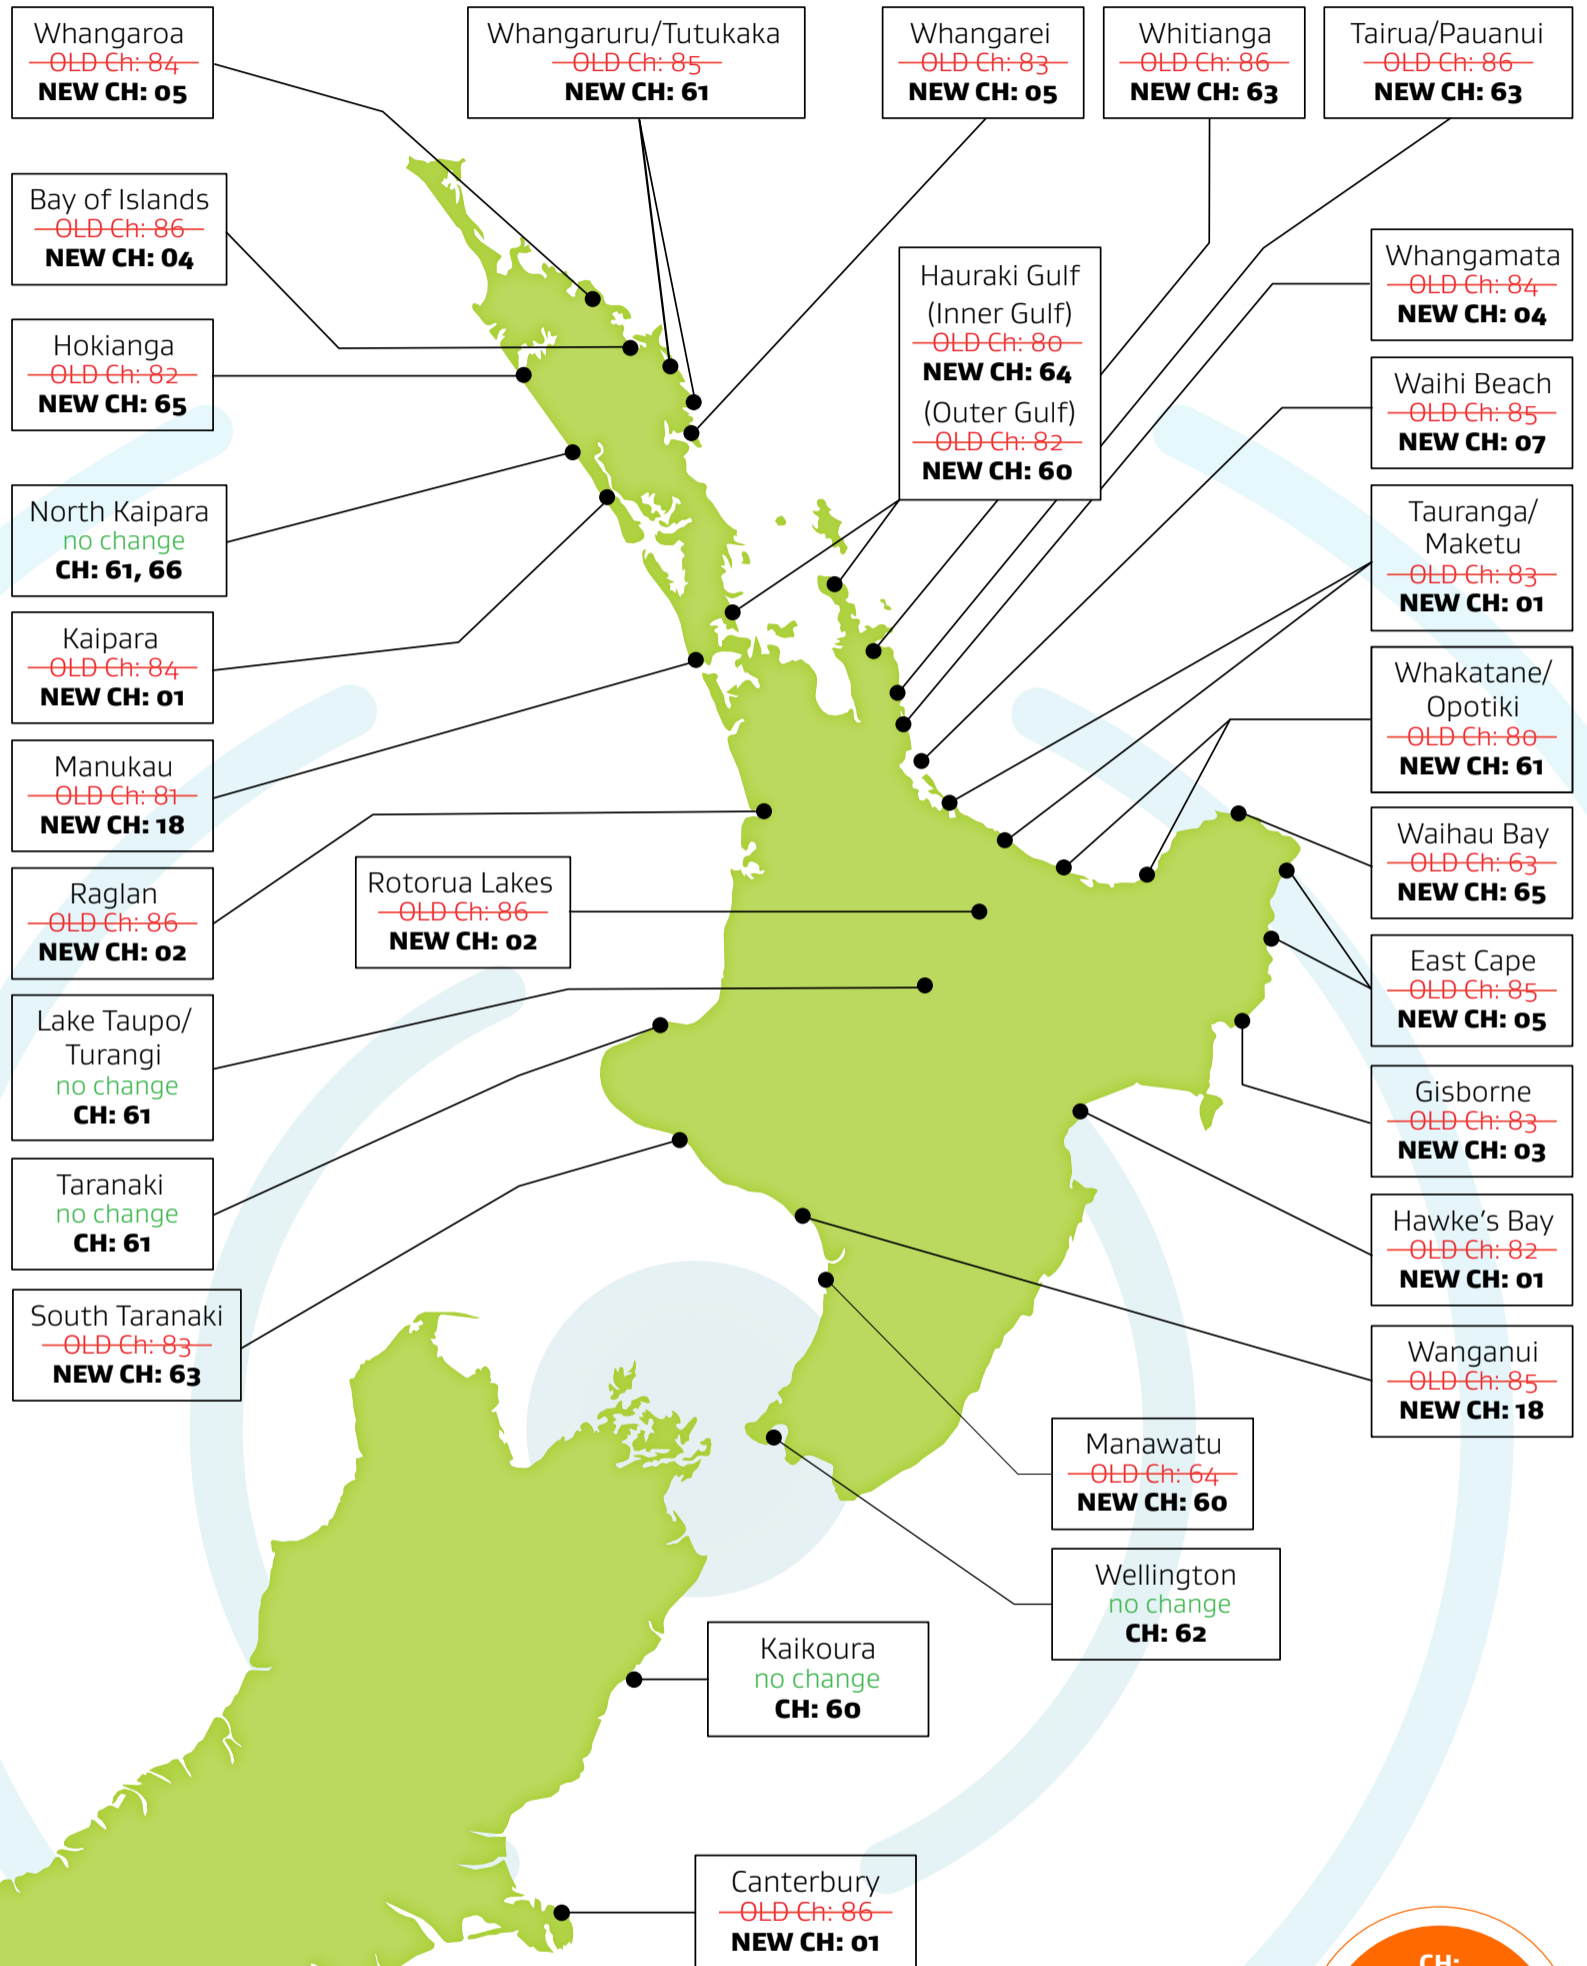

COASTGUARD RADIO VHF CHANNEL INFORMATION CHANGES

NEW CHANNELS EFFECTIVE FROM 1 OCTOBER 2016

CHANNEL KEY

~~OLD Ch: XX~~
Operating until
1 Oct, 2016

NEW CH: XX
Operating from
1 Oct, 2016

CH: 16
MARINE
DISTRESS
CHANNEL

FOR URGENT MARINE ASSISTANCE
USE MARINE CHANNEL 16.